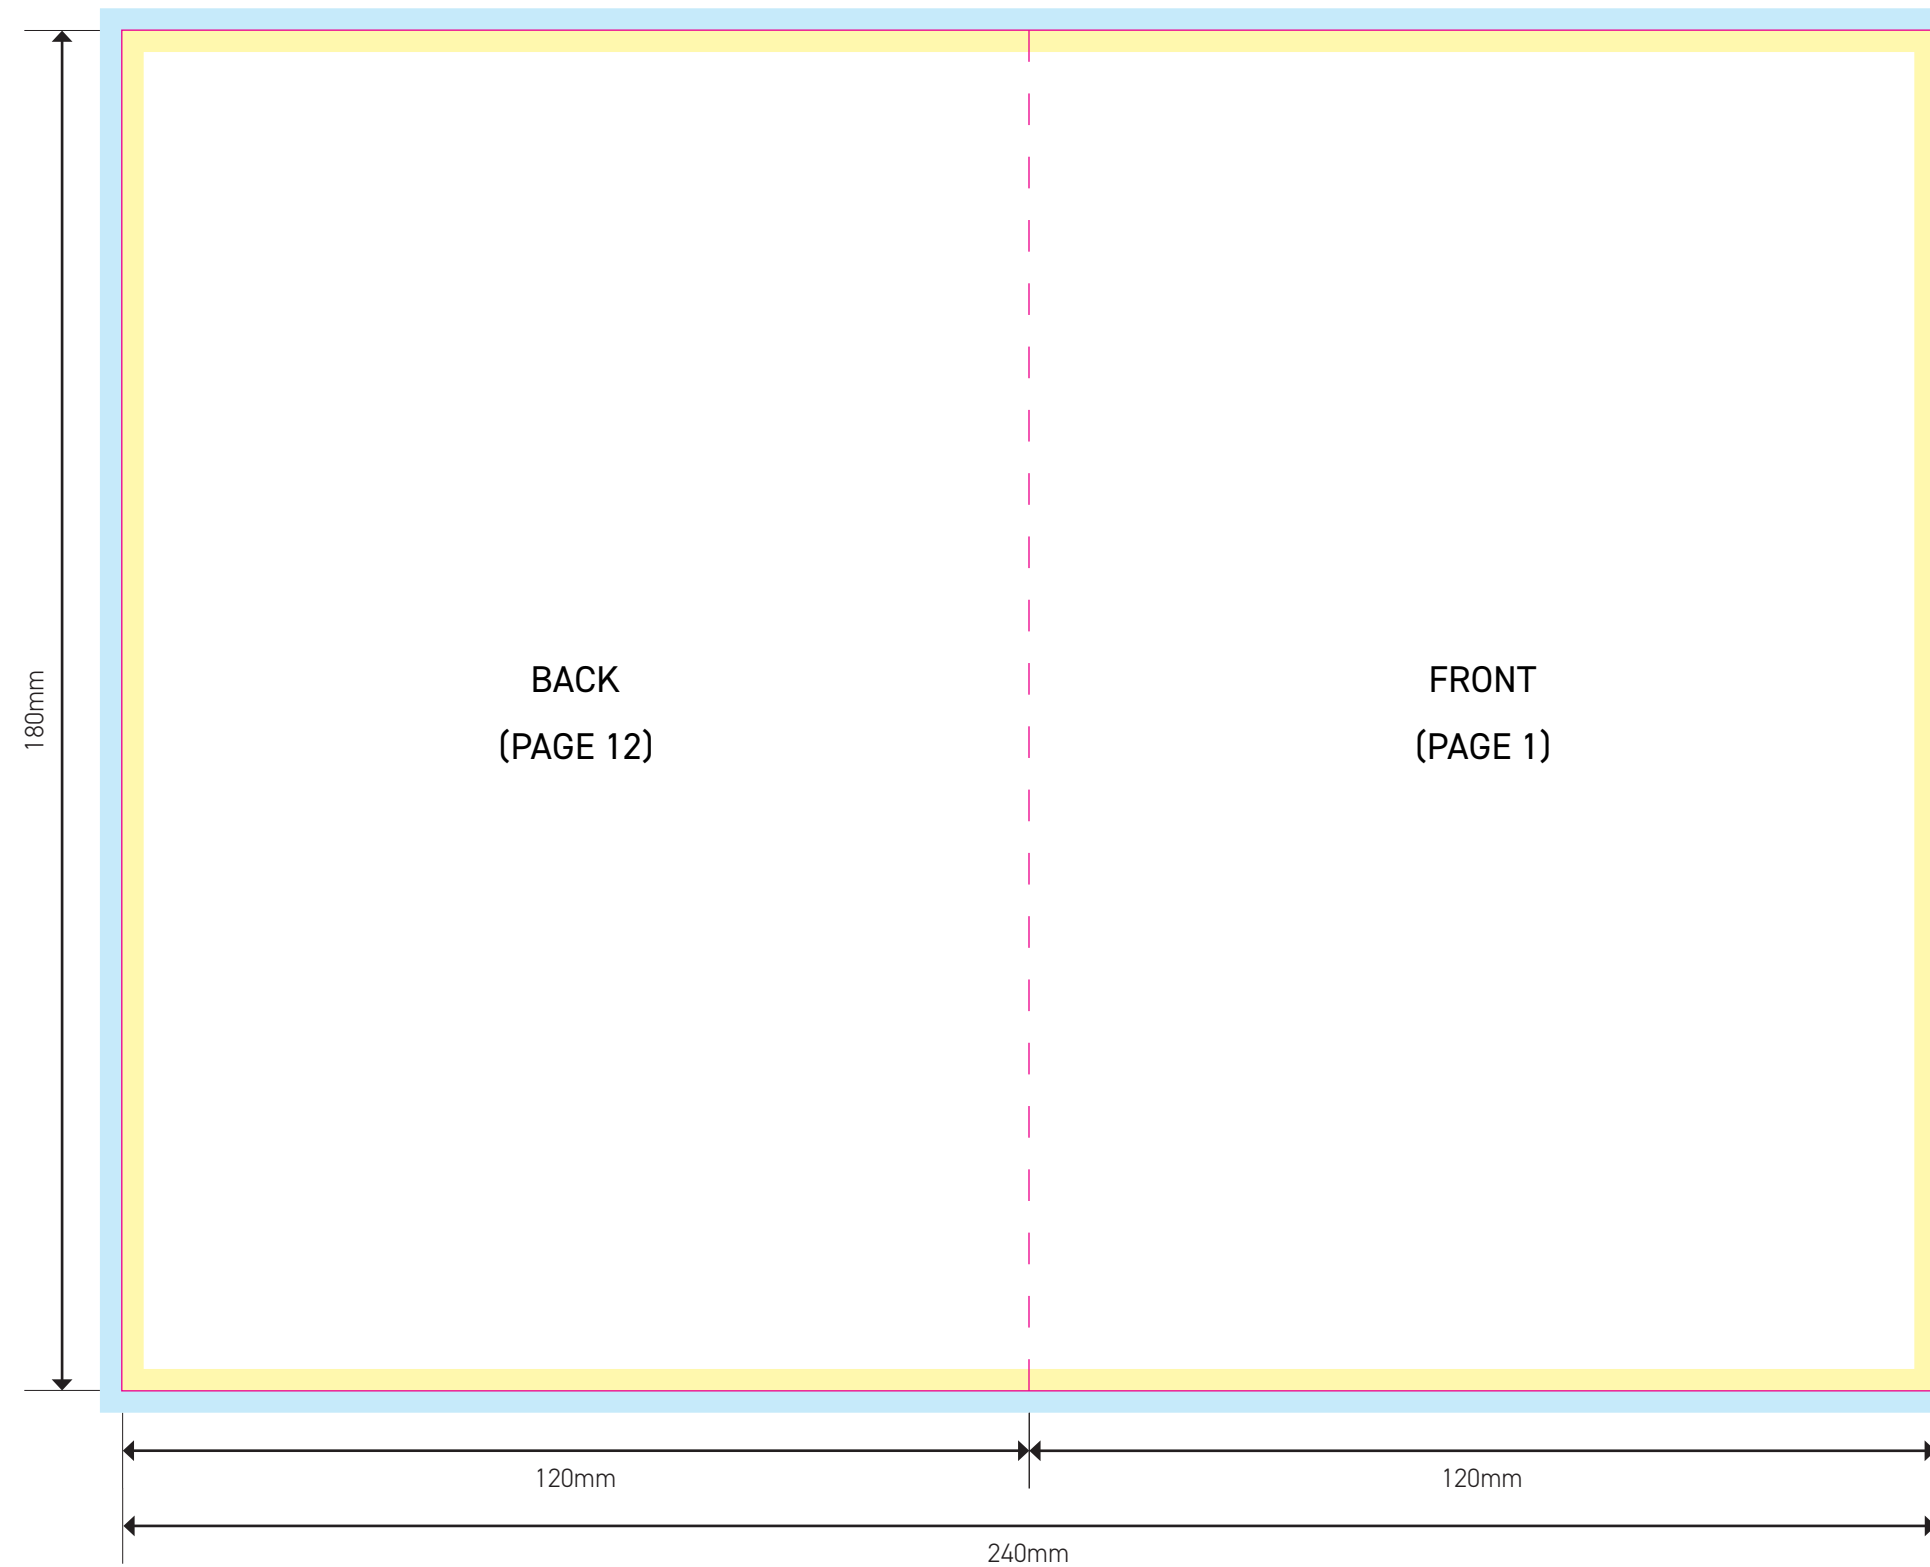

12 PAGE DVD BOOKLET - OUTER

- Cutter
- Fold
- Bleed
- Trim

PRINTING TERMS

- 4/0 - REFERS TO FULL COLOR PRINTING ON ONE SIDE OF THE PRINTED PAGE.
- 4/1 - REFERS TO FULL COLOR PRINTING ON ONE SIDE AND BLACK PRINTING ON THE OTHER SIDE.
- 4/4 - REFERS TO FULL COLOR PRINTING ON BOTH SIDES.

12 PAGE DVD BOOKLET - INNER

- Cutter
- Fold
- Bleed
- Trim

PRINTING TERMS

4/0 - REFERS TO FULL COLOR PRINTING ON ONE SIDE OF THE PRINTED PAGE.

4/1 - REFERS TO FULL COLOR PRINTING ON ONE SIDE AND BLACK PRINTING ON THE OTHER SIDE.

4/4 - REFERS TO FULL COLOR PRINTING ON BOTH SIDES.

12 PAGE DVD BOOKLET - INNER

- Cutter
- Fold
- Bleed
- Trim

PRINTING TERMS

- 4/0 - REFERS TO FULL COLOR PRINTING ON ONE SIDE OF THE PRINTED PAGE.
- 4/1 - REFERS TO FULL COLOR PRINTING ON ONE SIDE AND BLACK PRINTING ON THE OTHER SIDE.
- 4/4 - REFERS TO FULL COLOR PRINTING ON BOTH SIDES.

12 PAGE DVD BOOKLET - INNER

- Cutter
- Fold
- Bleed
- Trim

PRINTING TERMS

- 4/0 - REFERS TO FULL COLOR PRINTING ON ONE SIDE OF THE PRINTED PAGE.
- 4/1 - REFERS TO FULL COLOR PRINTING ON ONE SIDE AND BLACK PRINTING ON THE OTHER SIDE.
- 4/4 - REFERS TO FULL COLOR PRINTING ON BOTH SIDES.