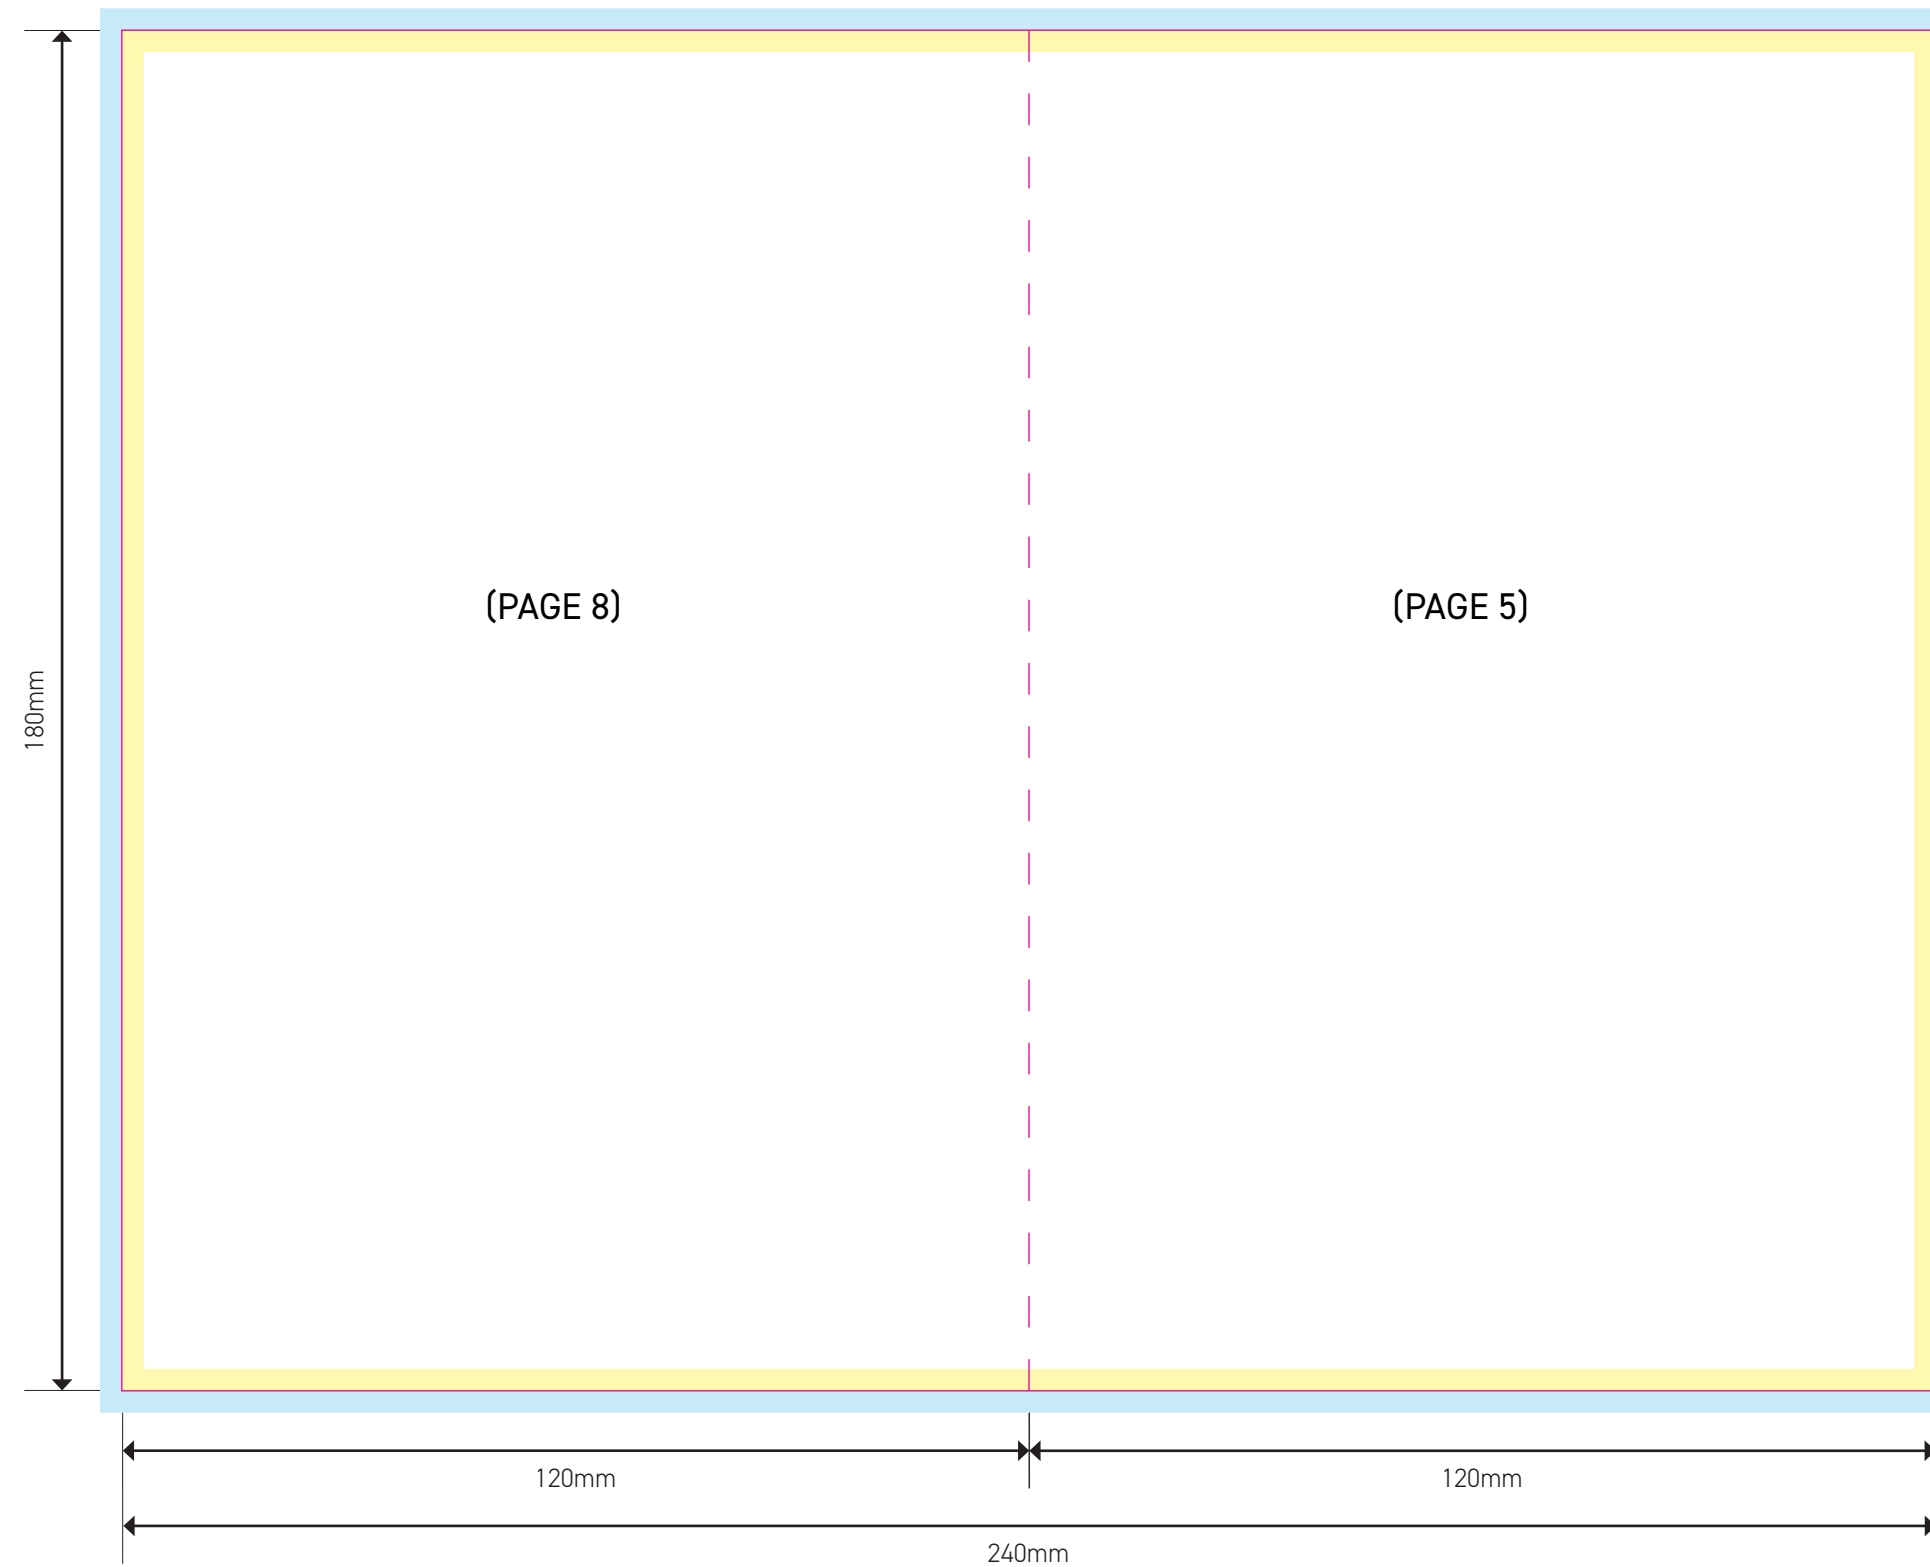

12 PAGE DVD BOOKLET - OUTER

- Cutter
- Fold
- Bleed
- Trim

PRINTING TERMS

- 4/0 - REFERS TO FULL COLOR PRINTING ON ONE SIDE OF THE PRINTED PAGE.
- 4/1 - REFERS TO FULL COLOR PRINTING ON ONE SIDE AND BLACK PRINTING ON THE OTHER SIDE.
- 4/4 - REFERS TO FULL COLOR PRINTING ON BOTH SIDES.

4/4 - REFERS TO FULL COLOR PRINTING ON BOTH SIDES.

12 PAGE DVD BOOKLET - INNER

- Cutter
- Fold
- Bleed
- Trim

PRINTING TERMS

- 4/0 - REFERS TO FULL COLOR PRINTING ON ONE SIDE OF THE PRINTED PAGE.
- 4/1 - REFERS TO FULL COLOR PRINTING ON ONE SIDE AND BLACK PRINTING ON THE OTHER SIDE.
- 4/4 - REFERS TO FULL COLOR PRINTING ON BOTH SIDES.

12 PAGE DVD BOOKLET - INNER

- Cutter
- Fold
- Bleed
- Trim

PRINTING TERMS

- 4/0 - REFERS TO FULL COLOR PRINTING ON ONE SIDE OF THE PRINTED PAGE.
- 4/1 - REFERS TO FULL COLOR PRINTING ON ONE SIDE AND BLACK PRINTING ON THE OTHER SIDE.
- 4/4 - REFERS TO FULL COLOR PRINTING ON BOTH SIDES.